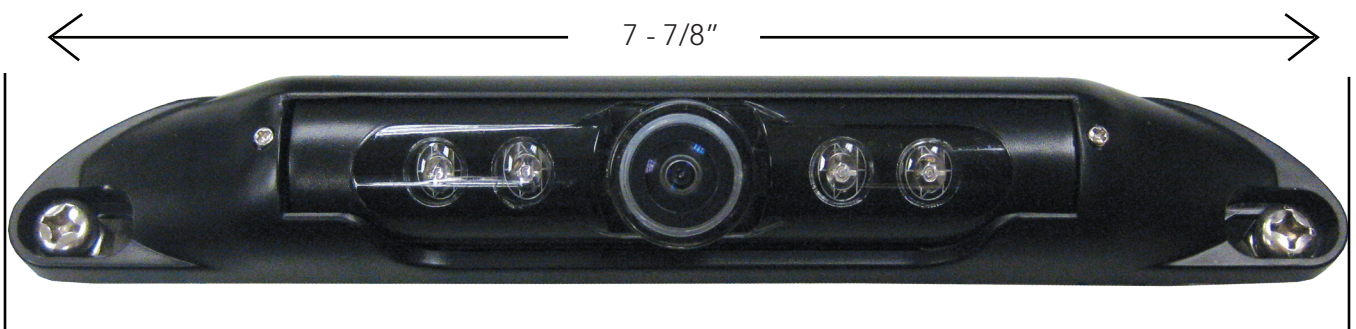

# STSC112

# SAFE-T-SCOPE®

Weather proof / Water Resistant	IP69K Approved
Viewing Angle	Up to 150 degrees
License Plate Installation	Yes
Night Vision Distance	3-5 m
Audio Function	Yes
Image Device	1/3" Sharp Color Camera
TV System	PAL / NTSC
Effective Pixels	512 X 582 Pixels / 512 x 492 Pixels
Sensing Area	4.9 mm x 3.7 mm
Scanning System	2:1 interlace
Sync. System	Internal
Resolution	420 TV lines
Minimum Illumination	0.1 Lux (day), 0 Lux (with IR)
Video Output	1.0 vp-p, 75 Ohm
Gamma Consumption	0.45
ACG	Auto
S/N Ratio	Better than 48 db
White Balance	Auto
Electronic Shutter	1/50 (PAL) 1/60 (NTSC) ~ 1/1000,000 SEC
BLC	AUTO
Current Consumption	50 mA
Power Supply	DC 12V
Connection	RCA / 4 PIN
Anti-vibration	10g
Operating Temperature	20°C~70°C, RH 95% MAX.
Storage Temperature	-40°C~80°C, RH 95% MAX.
Lens	f = 1.7 mm, F
Lens Angle	150°